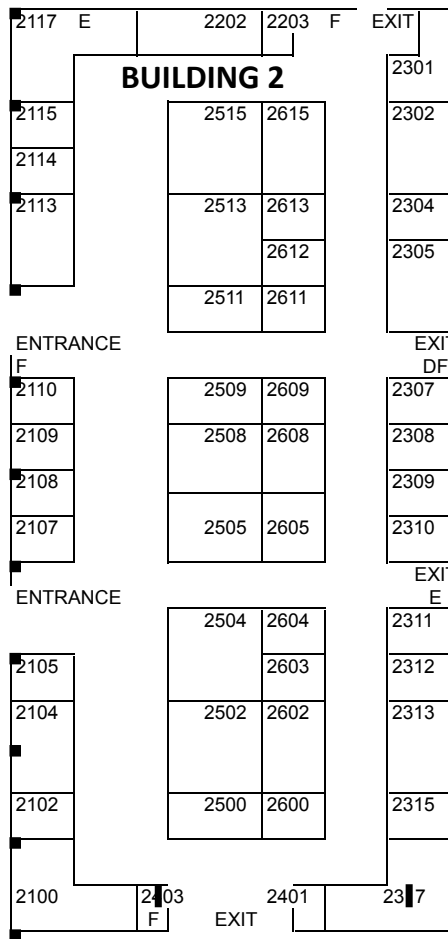

27th Annual High Desert Home & Garden Show

APR 1, 2 & 3 2011

At the Fairgrounds in Victorville CA

Move-in
Thurs 9am - 9pm
Fri 9am - 12pm

Show
Fri 1pm - 7pm
Sat 10am - 6pm
Sun 10am - 5pm

Move-out
Sun 5pm - 9pm
Mon 9am - 12pm