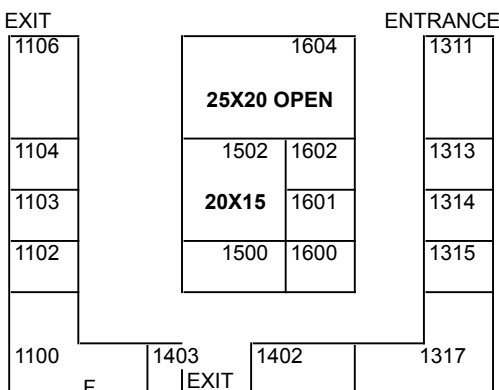

Move-out Sun 5pm - 9pm
Mon 9am - 12noon

HIGH DESERT HOME SHOWS
22264 Ottawa Road Suite 1
Apple Valley CA 92308
760-949-0822

N

GRAPHIC
NOT TO SCALE
 F = Fire Extinguisher Cabine
 E = Electrical Panel
 Maintain Access - Keep Clear