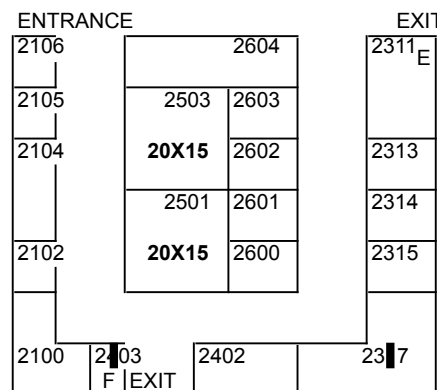

Move-out Sun 5pm - 9pm
Mon 9am - 12noon

HIGH DESERT HOME SHOWS
22264 Ottawa Road Suite 1
Apple Valley CA 92308
760-949-0822

N

GRAPHIC
NOT TO SCALE
 F = Fire Extinguisher Cabine
 E = Electrical Panel
 Maintain Access - Keep Clear