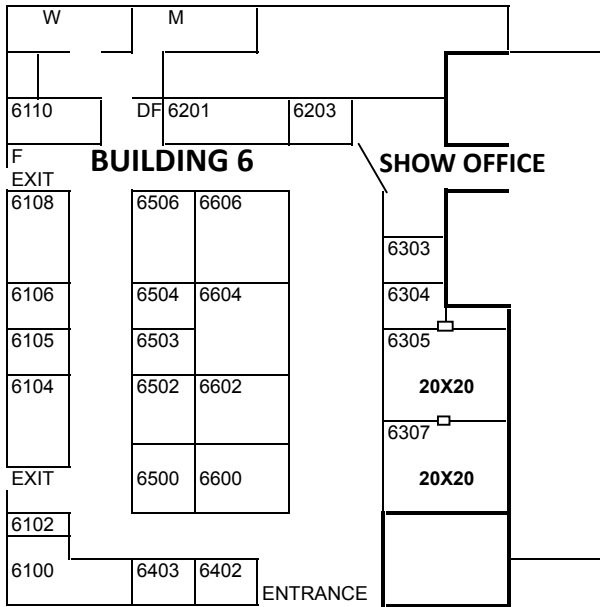

27th Annual High Desert Home & Garden Show

APR 1, 2 & 3 2011

At the Fairgrounds in Victorville CA

Move-in
Thurs 9am - 9pm
Fri 9am - 12pm

Show
Fri 1pm - 7pm
Sat 10am - 6pm
Sun 10am - 5pm

Move-out
Sun 5pm - 9pm
Mon 9am - 12pm

HIGH DESERT HOME SHOWS
PO Box 3994
Apple Valley CA 92307
PH 760-949-0822
FX 760-946-5341

www.highdeserthomeshow.com

GRAPHIC NOT TO SCALE

F = Fire Extinguisher Cab.
E = Electrical Panel
Maintain Access - Keep Clear