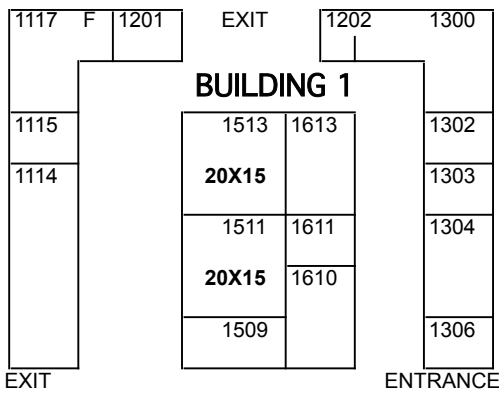

Move-out Sun 5pm - 9pm
Mon 9am - 12noon

HIGH DESERT HOME SHOWS
22264 Ottawa Road Suite 1
Apple Valley CA 92308
760-949-0822

N

GRAPHIC
NOT TO SCALE
 F = Fire Extinguisher Cabine
 E = Electrical Panel
 Maintain Access - Keep Clear