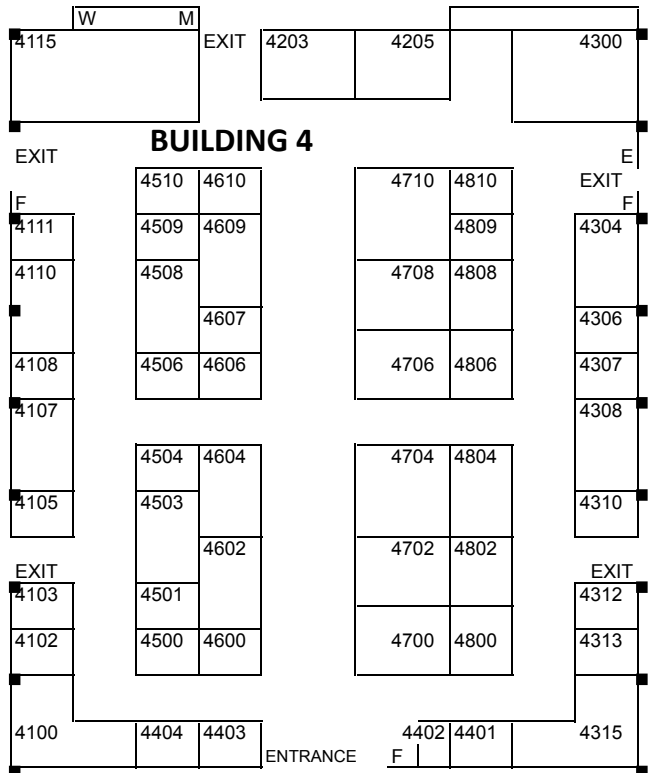

27th Annual High Desert Home & Garden Show

APR 1, 2 & 3 2011

At the Fairgrounds in Victorville CA

Move-in
Thurs 9am - 9pm
Fri 9am - 12pm

Show
Fri 1pm - 7pm
Sat 10am - 6pm
Sun 10am - 5pm

Move-out
Sun 5pm - 9pm
Mon 9am - 12pm

HIGH DESERT HOME SHOWS
PO Box 3994
Apple Valley CA 92307
PH 760-949-0822
FX 760-946-5341

www.highdeserthomeshow.com

GRAPHIC NOT TO SCALE

F = Fire Extinguisher Cab.
E = Electrical Panel
Maintain Access - Keep Clear