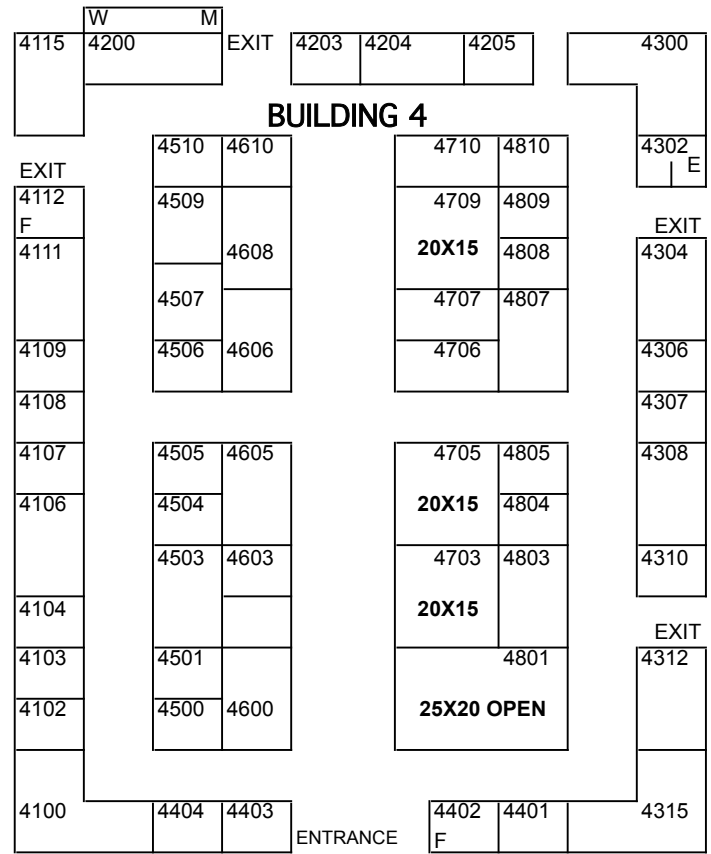

24th Annual High Desert Home, Recreation & Lifestyle Show

November 7th, 8th & 9th, 2008
 At the Fairgrounds in Victorville CA

Move-in Thurs 9am - 8pm
Fri 9am - 12noon

Show Fri 1pm - 7pm
Sat 10am - 6pm
Sun 10am - 5pm

Move-out Sun 5pm - 9pm
Mon 9am - 12noon

HIGH DESERT HOME SHOWS
22264 Ottawa Road Suite 1
Apple Valley CA 92308
760-949-0822

N

GRAPHIC
NOT TO SCALE
 F = Fire Extinguisher Cabine
 E = Electrical Panel
 Maintain Access - Keep Clear