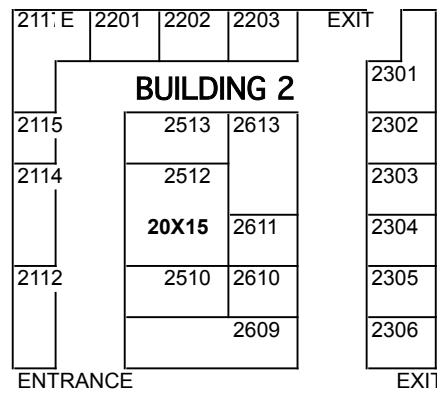

24th Annual High Desert Home, Recreation & Lifestyle Show

November 7th, 8th & 9th, 2008
 At the Fairgrounds in Victorville CA

Move-in Thurs 9am - 8pm
Fri 9am - 12noon

Show Fri 1pm - 7pm
Sat 10am - 6pm
Sun 10am - 5pm

Move-out Sun 5pm - 9pm
Mon 9am - 12noon

HIGH DESERT HOME SHOWS
22264 Ottawa Road Suite 1
Apple Valley CA 92308
760-949-0822

N

GRAPHIC
NOT TO SCALE
 F = Fire Extinguisher Cabine
 E = Electrical Panel
 Maintain Access - Keep Clear