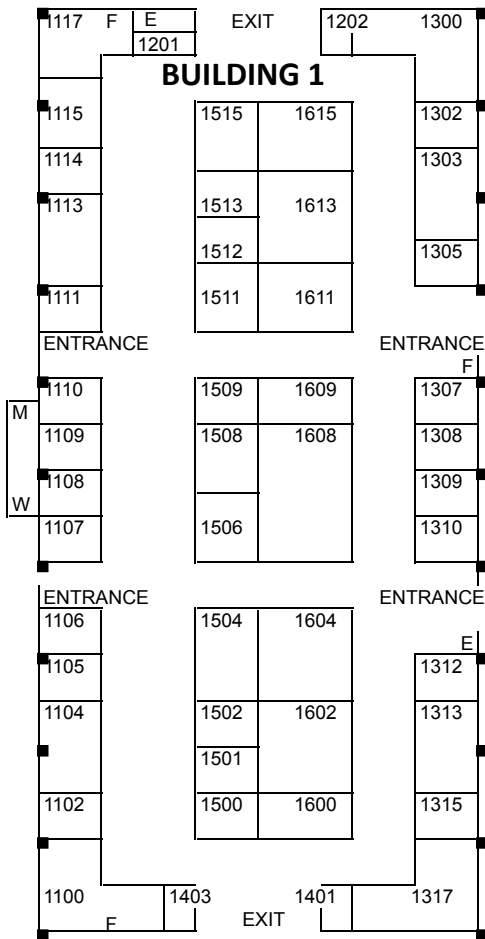

27th Annual High Desert Home & Garden Show

APR 1, 2 & 3 2011

At the Fairgrounds in Victorville CA

Move-in
Thurs 9am - 9pm
Fri 9am - 12pm

Show
Fri 1pm - 7pm
Sat 10am - 6pm
Sun 10am - 5pm

Move-out
Sun 5pm - 9pm
Mon 9am - 12pm