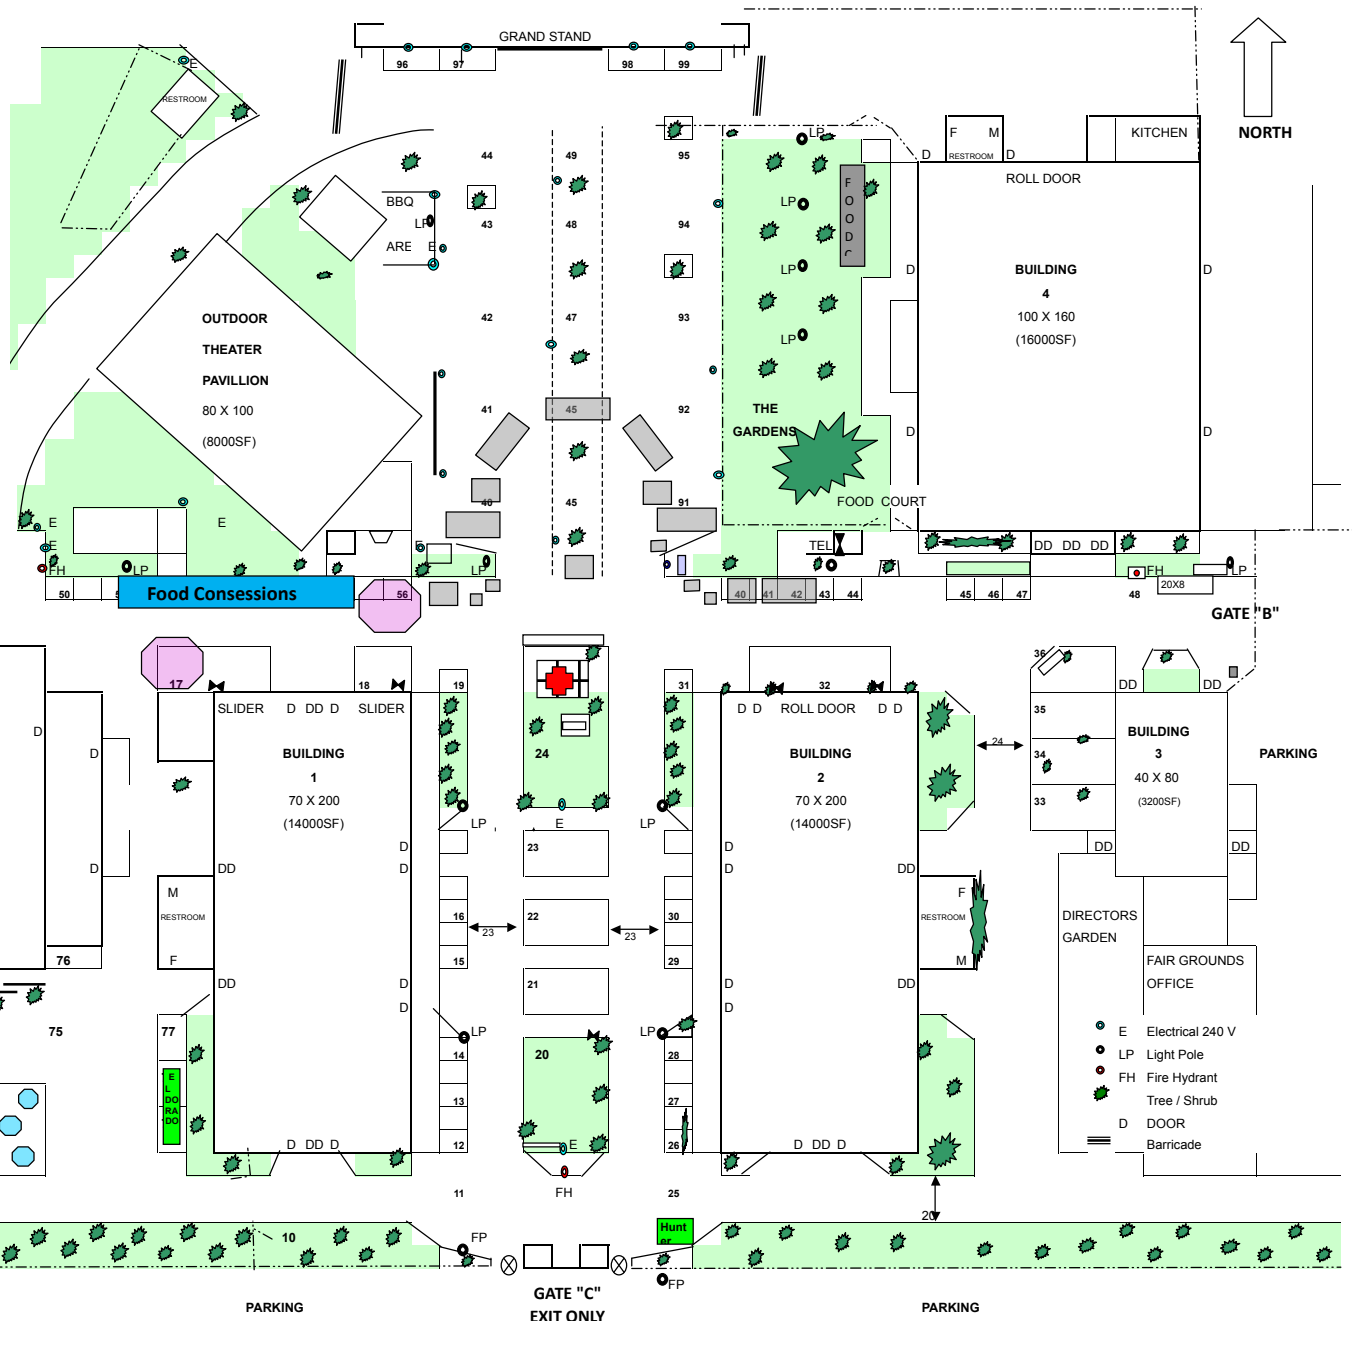

EXTERIOR GRAPHIC

27TH Annual High Desert
Home & Garden Show
APRIL 1st, 2nd & 3rd, 2011
At the Fairgrounds in Victorville CA

Set Up Thur 9am - 9pm
Fri 9am - Noon
Show Fri 1 pm - 7pm
Sat 10am - 6pm
Sun 10am - 5pm

Tear Down Sun 5pm - 9pm
Mon 9am - Noon

HIGH DESERT HOME SHOWS
PO Box 3994 Apple Valley CA 92307
PH 760-949-0822 FX 760-946-5341
www.highdeserthomeshow.com

GATE "D1"
PARKING

GATE "D"
MAIN ENTRANCE

PARKING

GATE "C"
EXIT ONLY

PARKING

PARKING