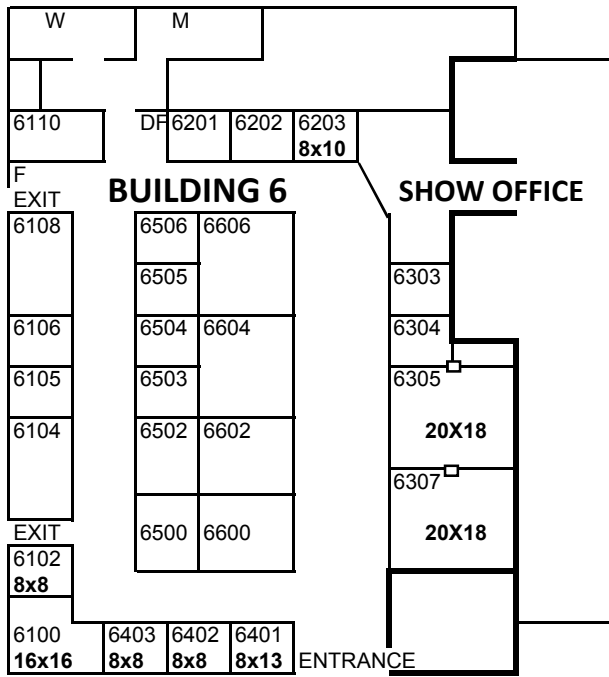

28th Annual High Desert Home Recreation & Lifestyle Show

NOV 2 - 4, 2012
 At the Fairgrounds in Victorville CA

Move-in
Thurs 9am - 9pm
Fri 9am - 12pm

Show
Fri 1pm - 7pm
Sat 10am - 6pm
Sun 10am - 5pm

Move-out
Sun 5pm - 9pm
Mon 9am - 12pm

HIGH DESERT HOME SHOWS
 PO Box 3994
 Apple Valley CA 92307
 PH 760-949-0822
 FX 760-946-5341
www.highdeserthomeshows.com

GRAPHIC NOT TO SCALE

F = Fire Extinguisher Cab.
 E = Electrical Panel
 Maintain Access - Keep Clear