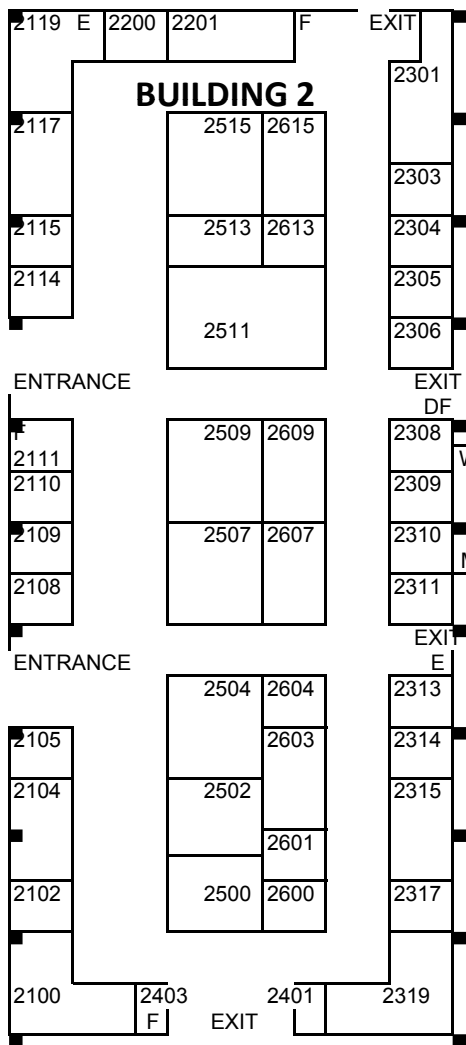

28th Annual High Desert Home Recreation & Lifestyle Show

NOV 2 - 4, 2012
 At the Fairgrounds in Victorville CA

Move-in
Thurs 9am - 9pm
Fri 9am - 12pm

Show
Fri 1pm - 7pm
Sat 10am - 6pm
Sun 10am - 5pm

Move-out
Sun 5pm - 9pm
Mon 9am - 12pm