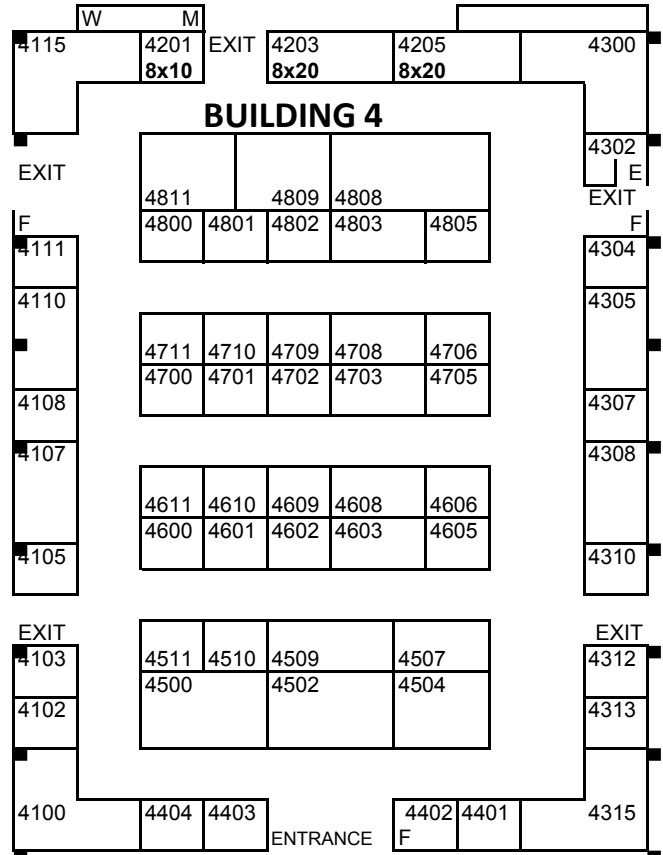

28th Annual High Desert Home Recreation & Lifestyle Show

NOV 2 - 4, 2012
 At the Fairgrounds in Victorville CA

Move-in
Thurs 9am - 9pm
Fri 9am - 12pm

Show
Fri 1pm - 7pm
Sat 10am - 6pm
Sun 10am - 5pm

Move-out
Sun 5pm - 9pm
Mon 9am - 12pm

HIGH DESERT HOME SHOWS
 PO Box 3994
 Apple Valley CA 92307
 PH 760-949-0822
 FX 760-946-5341
www.highdeserthomeshows.com

GRAPHIC NOT TO SCALE

F = Fire Extinguisher Cab.
 E = Electrical Panel
 Maintain Access - Keep Clear