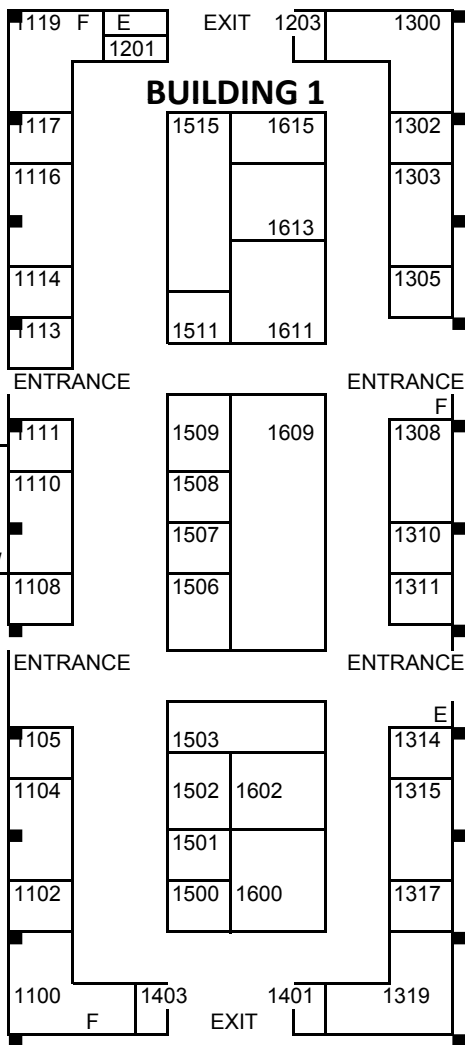

28th Annual High Desert Home Recreation & Lifestyle Show

NOV 2 - 4, 2012
 At the Fairgrounds in Victorville CA

Move-in
Thurs 9am - 9pm
Fri 9am - 12pm

Show
Fri 1pm - 7pm
Sat 10am - 6pm
Sun 10am - 5pm

Move-out
Sun 5pm - 9pm
Mon 9am - 12pm

HIGH DESERT HOME SHOWS
 PO Box 3994
 Apple Valley CA 92307
 PH 760-949-0822
 FX 760-946-5341
www.highdeserthomeshows.com

GRAPHIC NOT TO SCALE

F = Fire Extinguisher Cab.
 E = Electrical Panel
 Maintain Access - Keep Clear